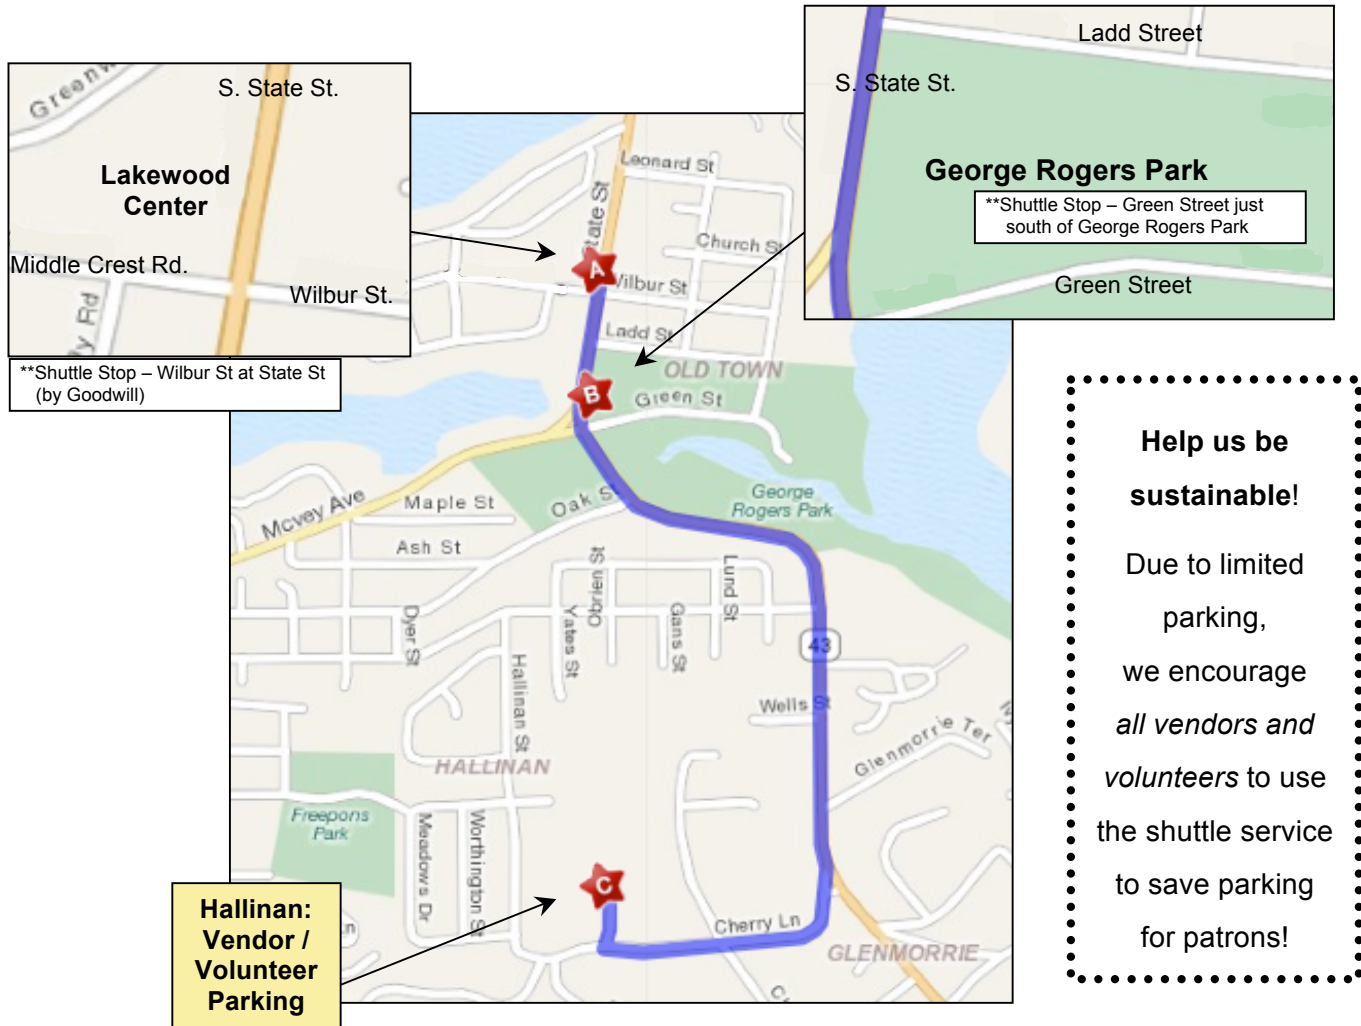

Take the Shuttle!!!

Volunteer Off-site parking is available at

Hallinan Elementary School, 16800 Hawthorne Drive, Lake Oswego

- The shuttle is available from 8:00am until 10:00pm on Friday and Saturday and 8:00am until 6:30pm on Sunday.
- The shuttle is ONLY for Festival artists and volunteers for quick transportation to and from the Festival.

Help us be sustainable!

Due to limited parking, we encourage *all vendors and volunteers* to use the shuttle service to save parking for patrons!

Directions to Hallinan Vendor and Volunteer ONLY Parking

Coming South from Portland to Lake Oswego

Macadam turns into State Street turns into Pacific Highway
Veer right onto S. Cherry Lane
Turn right into Hallinan Elementary School (Hallinan is 0.9 miles from George Rogers Park)

Coming from Highway 205, traveling South

Take Lake Oswego exit and continue into Lake Oswego on Hwy 43 (via West Linn)
Turn left onto S. Cherry Lane (past Marylhurst University)
Turn right into Hallinan Elementary School