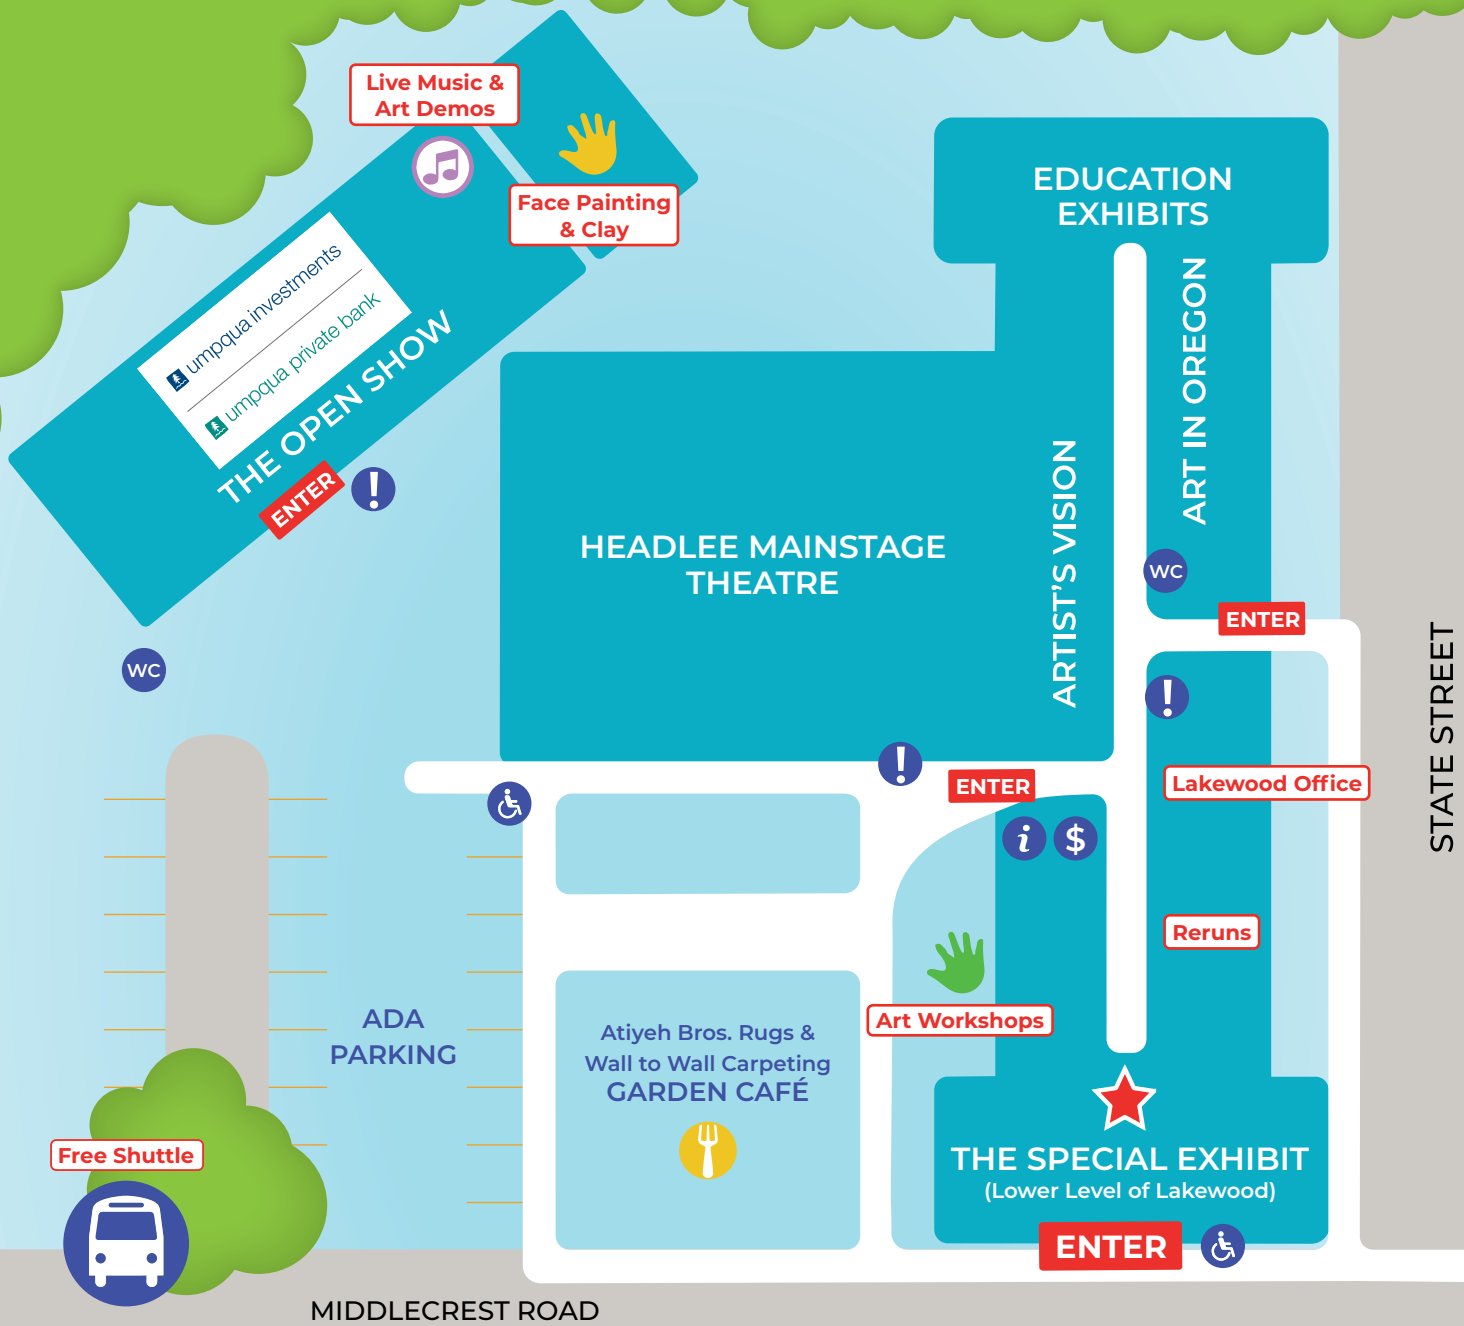

Lakewood Center (close-up map)

FESTIVAL HOURS: JUNE 21 & 22, 10AM - 9PM • JUNE 23, 10AM - 5PM • 2019

368 S STATE STREET IN LAKE OSWEGO, OR • LAKEWOOD-CENTER.ORG • FESTIVAL@LAKEWOOD-CENTER.ORG

AMENITIES

- ADA ACCESSIBLE
- ART SALES TABLE
- INFO BOOTH
- MERCHANT ART PARTNERSHIP PROGRAM DRAWING
- RESTROOMS
- SHUTTLE STOP

SHUTTLES SPONSORED BY

Mercedes-Benz of Wilsonville

FREE EXPRESS PARKING & SHUTTLES

- LAKE OSWEGO HIGH SCHOOL**
2501 COUNTRY CLUB ROAD, LAKE OSWEGO
- LAKERIDGE HIGH SCHOOL**
1235 OVERLOOK DRIVE, LAKE OSWEGO
- MARYLHURST UNIVERSITY**
17600 PACIFIC HIGHWAY (HWY 43), MARYLHURST

SPECIAL EXHIBIT AND OUTREACH SPONSORED BY